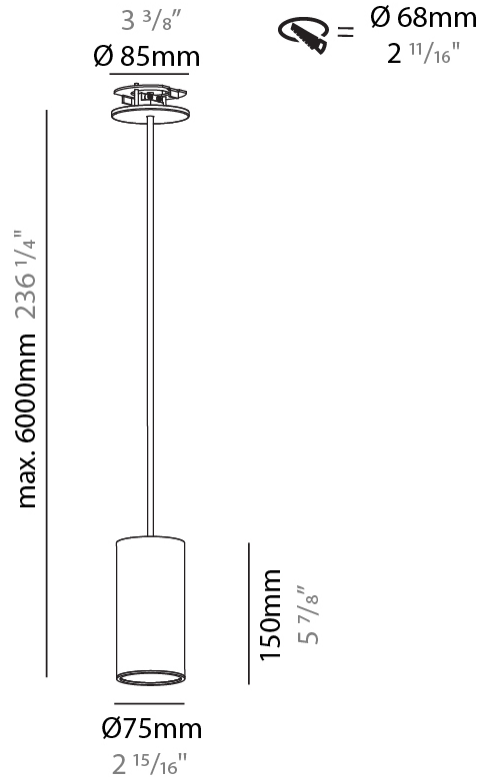

GENERAL

Series: Hangover
Subseries: Hangover Monopoint Recessed Canopy
Brand: Prolicht
Division: Architectural
Mounting Type: Suspension
Mounting Location: Ceiling
Subcategory: Pendant

PHYSICAL

Shape: Cylinder
Diameter (mm): 75
Diameter (in): 2 ¹⁵/₁₆
Height (mm): 150
Height (in): 5 ⁷/₈
Max. Overall Height (mm): 2150
Max. Overall Height (in): 84 ⁵/₈
Light Distribution: Direct
Diffuser: Shine Ring 0-6
Fixture Finish: SSR / BKV / CWI / CRY / HAB / UFT / ITA / RUA / FTG / MYG / LOD / PUS / FRO / FUP / KIA / POP / BLS / SPG / MEY / GOH / GUM / CHC / COM / ABZ / JAG / OBR / MOS / ROR
Fixture Material: Aluminum
Cable Details: 2000mm / 6000mm Cable in White / Black / Orange / Red
Cut-out Measurements: 68mm / 2 11/16"

ELECTRICAL

Lamp Type: LED (Zhaga Standard)
Input Wattage (W): 10.9
Total Output Wattage (W): 9
Dimming: Tri-Mode (Non-Dimming and Phase Dimming (120Vac only) and 0-10V Dimming)
Driver Included: Yes
Driver Location: External
Driver Type: Constant Current - Universal
Driver Class: Class 2
Housing: ENCP3 w/Quick Connect
Input Voltage (V): 120 - 277
Constant Current (MA): 500

LED

Number of LEDs: 1
Color Temperature (°K): 2700 / 3000 / 4000
Max. Delivered Lumen (lm): 923
CRI: >90 CRI
Lamp Life (hrs): 50000
Upon Request: ***3500K available in minimum quantities (larger quantities upon request)

OPTICAL

Reflector: 18 / 36 / 52

RATINGS AND CERTIFICATIONS

Certified By: Certified for North American Standards
IP rating: IP20